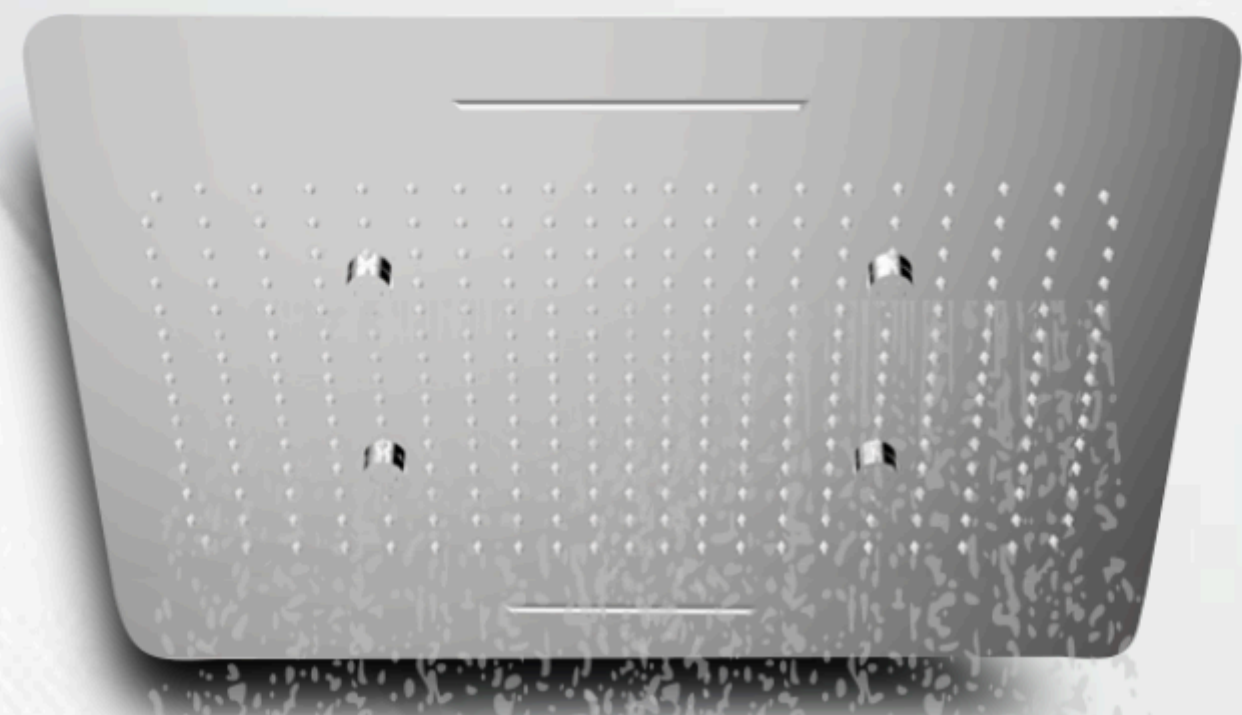

MRP: ₹59,000.00 - ₹69,000.00(Incl. of all taxes)

MF-MRDW

Enjoy the Comfort

Supreme Relaxation

3 Functions: Rain Shower | 4 Mist | Dual Waterfall
 Dimensions: 600 x 520 mm
 Mirror Finish SS304
 Nozzles: 315
 Silicon Easy Clean White Nozzle
 Brass Parts with Chrome Plated
 Easy to Open & Clean

Sleek Design

Dimension: 600 x 520 mm

SILICON NOZZLES

Silicon Nozzles ensures consistent water flow

Easy Nozzle cleaning

PANEL BODY

Made of SS304 Material

Mirror Finish

BLACK MIRROR FINISH

GOLD MIRROR FINISH

ROSE GOLD MIRROR FINISH

AVAILABLE IN:

MULTI FUNCTION SHOWER | MF-MRDW

The Multi Function Shower | MF-MRDW is a sophisticated addition to any bathroom, offering a range of features designed for an enhanced and luxurious shower experience.

Product Specification :

- Panel Body Material: Crafted from durable Mirror Finish Stainless Steel 304 & Brass Parts
- Dimensions: Multifunction Shower body size 600mm x 520mm

Technical Details:

- Water Pressure: Requires a minimum of 3 bar pressure; recommend a 1HP to 1.5HP pressure pump for low water pressure situations. Pressure Pump is not required if the distance between your bathroom and overhead tank is more than 80 feet, as it will create natural pressure.
- Panel Tested: We test products @ 4 Bar.
- Ideal Geyser Capacity: More than 20 litre is recommended