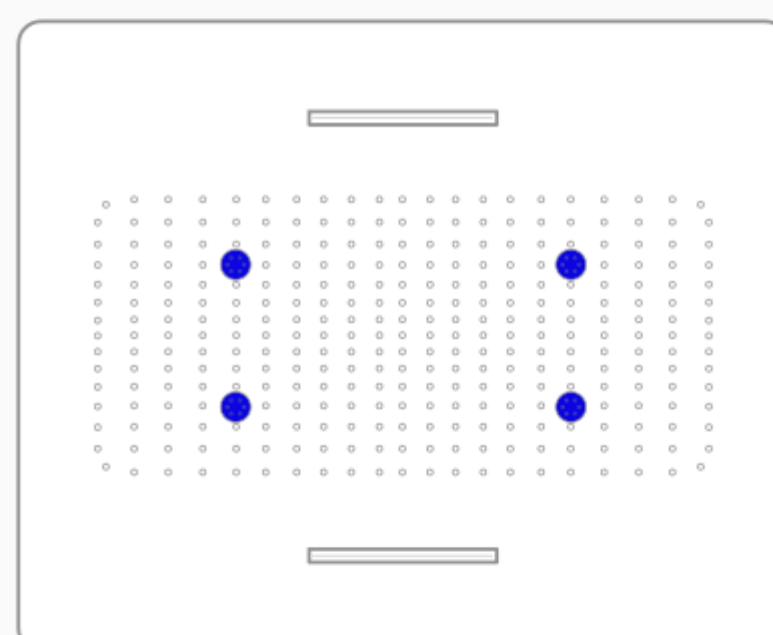

4-WAY MIST SHOWER