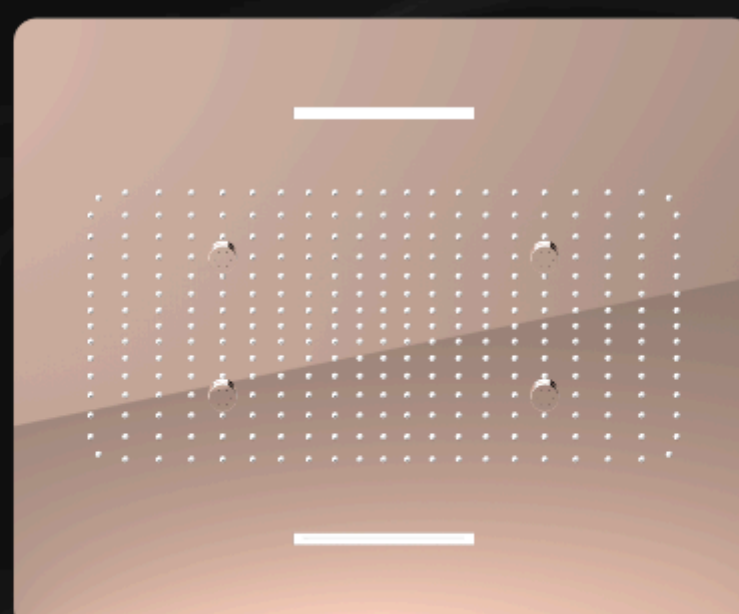

ROSE GOLD MIRROR FINISH